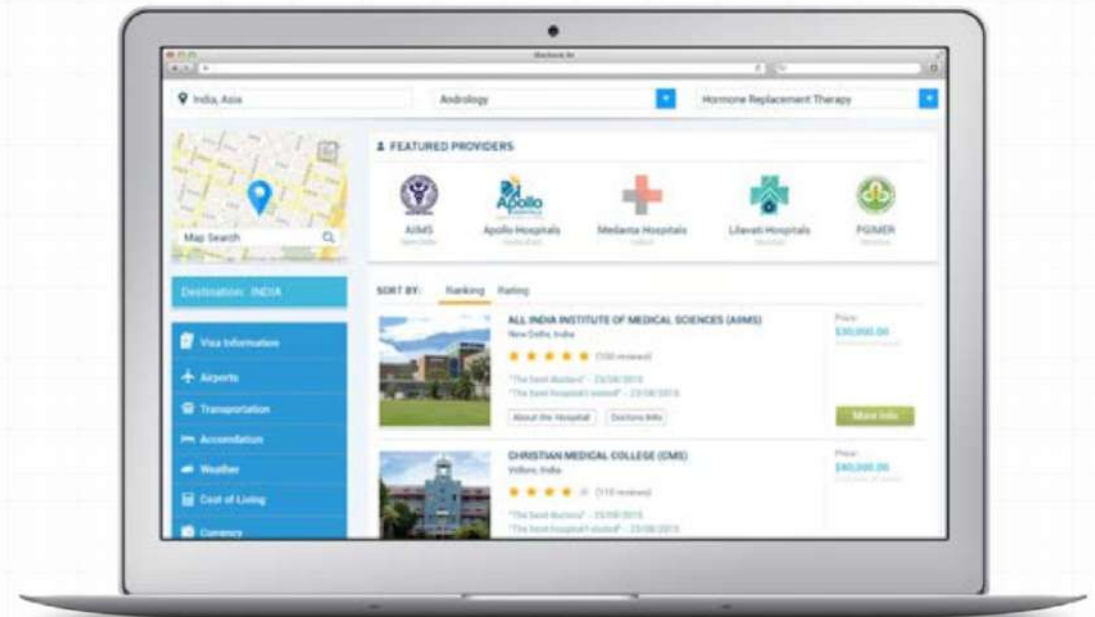

Project Brief:

Mobile Cashpad Application to help small scale vendors (who supply things on credit basis) to register users, record transactions and track the

Project Brief:

Sanchan is a software development company who develops applications for web and mobile.

Goal is to develop a web application which can provide and compare quotes for the user for his medical treatment at different locations across the world. My role is to conceptualise, design the website and assist developer by providing style guide and css.

Project Brief:

Sanchan is a software development company who develops applications for web and mobile.

Website to search for best hospitals around the world related to the treatment. My role is to conceptualise, design the website and assist developer by providing style guide and css.

Project Brief:

VM Modular is a modular furniture manufacturing company. Want to develop a web application to create and view quotations and track orders placed by franchise.

The screenshot shows a web application interface for a furniture company. At the top, there is a navigation bar with the text "WELCOME JOHN JEEVAMRUTHAM | GALAXY HOME DECORS" and several icons. Below the navigation bar, there are tabs for "Quotation Management", "Order Management", "Franchise Management", "User Management", "Reports", and "Model Management". A search bar is present with the text "Search by name/mobile number" and a "Sort by Franchise" dropdown menu. The main content area displays a table with 10 rows of quotation data. The table has columns for S.No, Customer Name, Mobile, Franchise, No. of Quotations, Quotation Status, and Delete. The data is as follows: