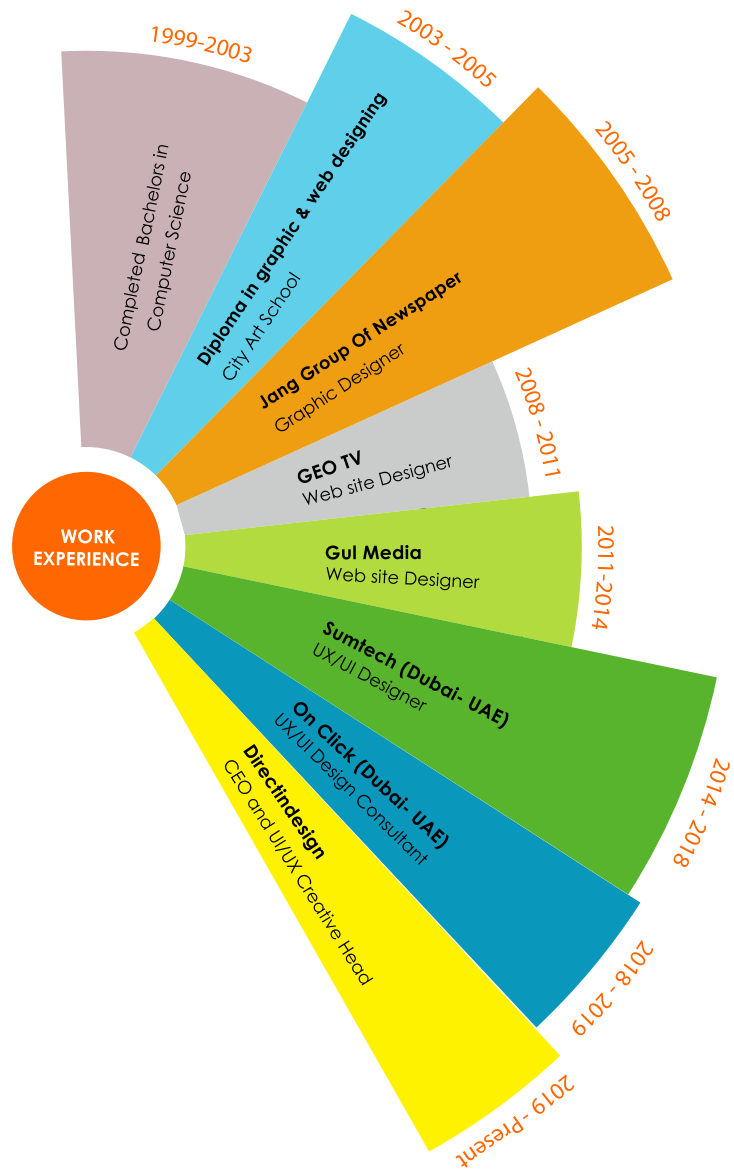

Care Strengths

- User Research
- Interaction Design
- Mobile Design
- UX Sketching
- Prototyping
- Wire Framing
- Visual Design
- Responsive Web Design
- HumanInter face Guidelines
- Graphic Design

Skill Sets

Adobe Creative Suite (Ps, Ai, Xd, Dw, Ae, Pr)

Sketch 3.0

Axure

Balsamiq

HTML, CSS, Bootstrap