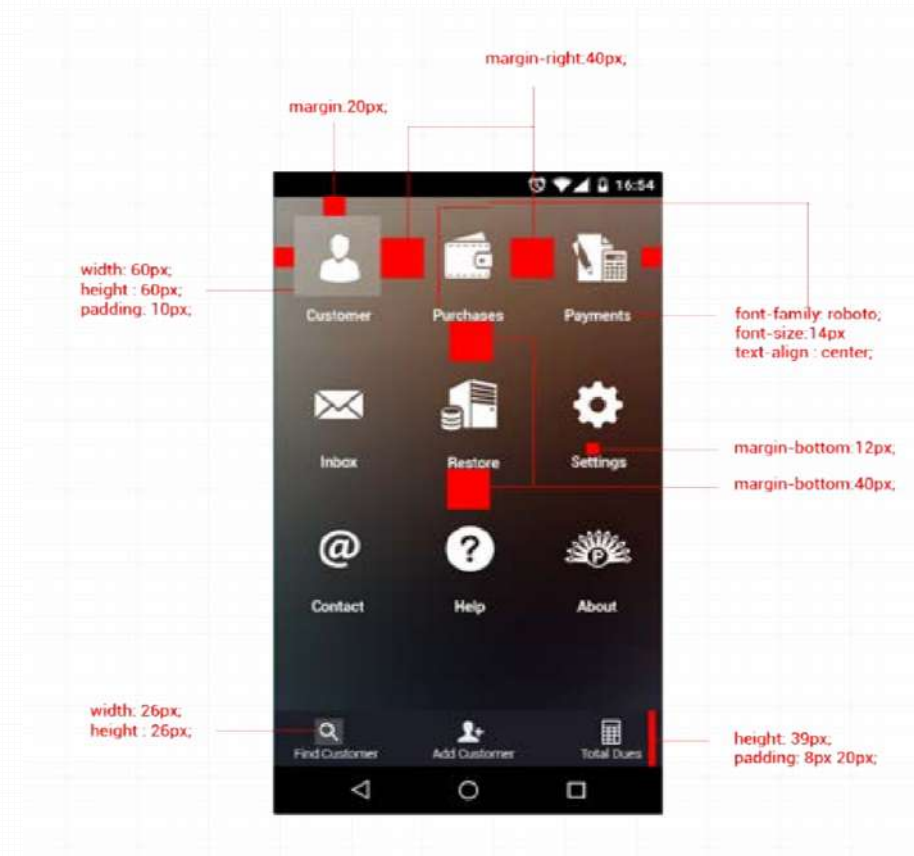

Project Brief:

Mobile Cashpad Application to help small scale vendors (who supply things on credit basis) to register users, record transactions and track the