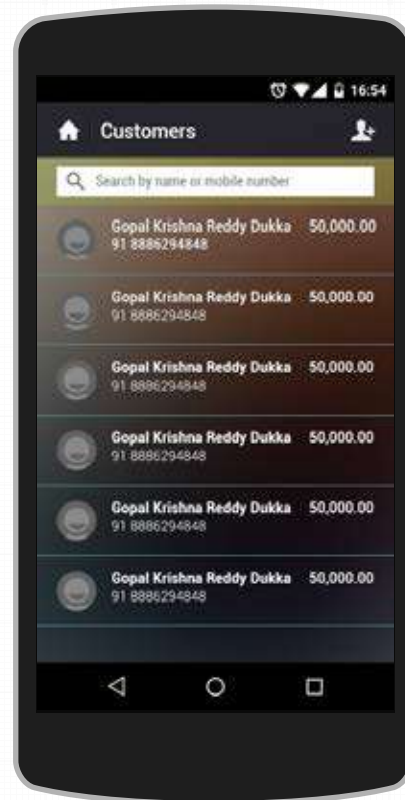

Project Brief:

Mobile Cashpad Application to help small scale vendors (who supply things on credit basis) to register users, record transactions and track the