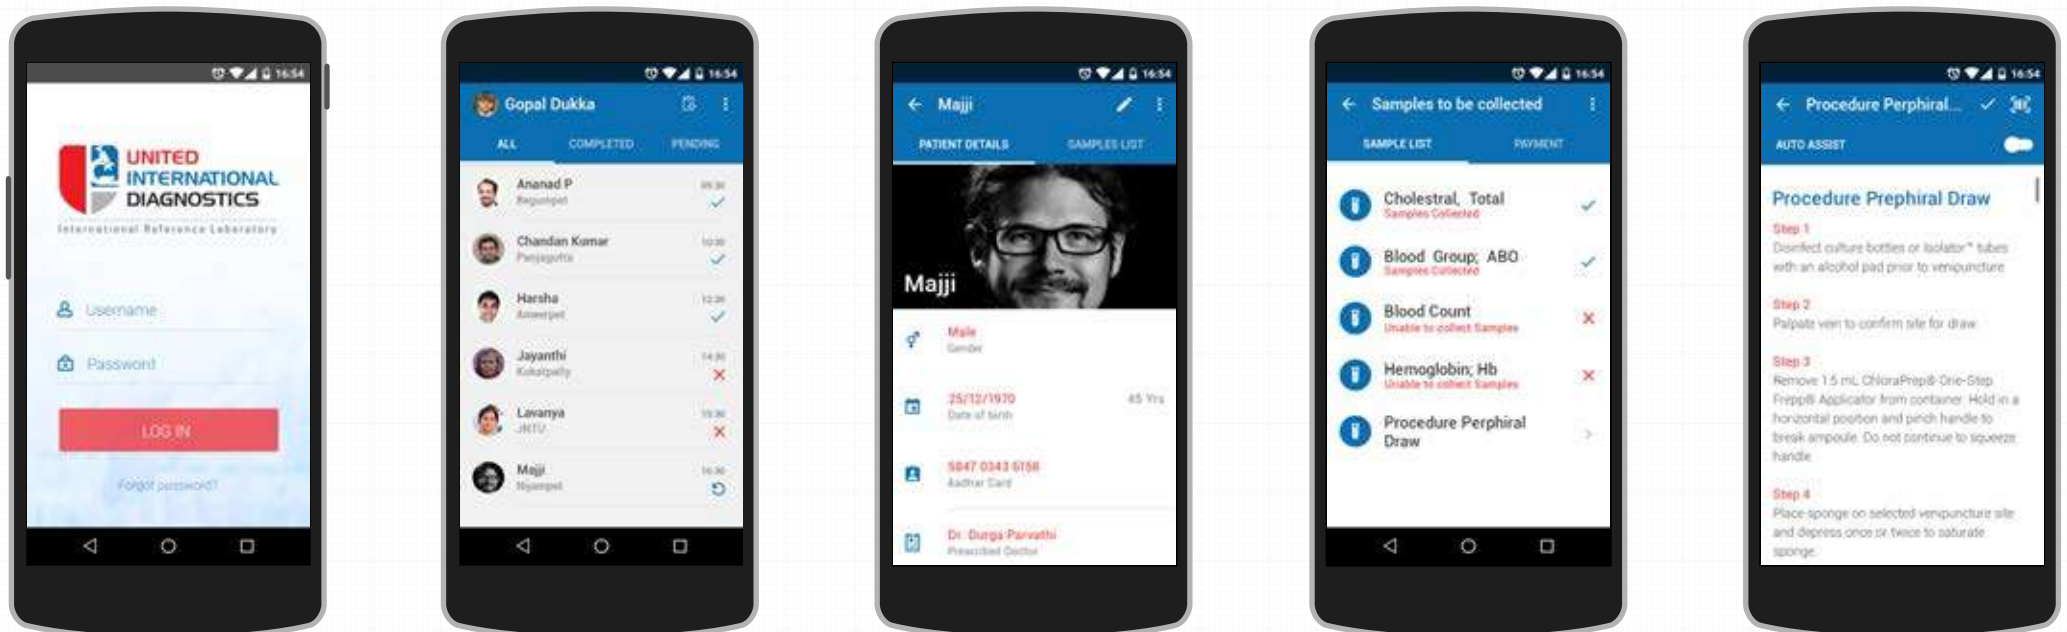

GRAPHIC
DESIGN

HYBRID DESIGNER

Project Brief:

UID (United International Diagnostics) is a sample collection center, whose goal is to reduce user efforts of travelling to diagnostic centers for giving samples and collect reports. The mobile application is for the sample collection boys, to locate, visit the user and collect samples/deliver reports.