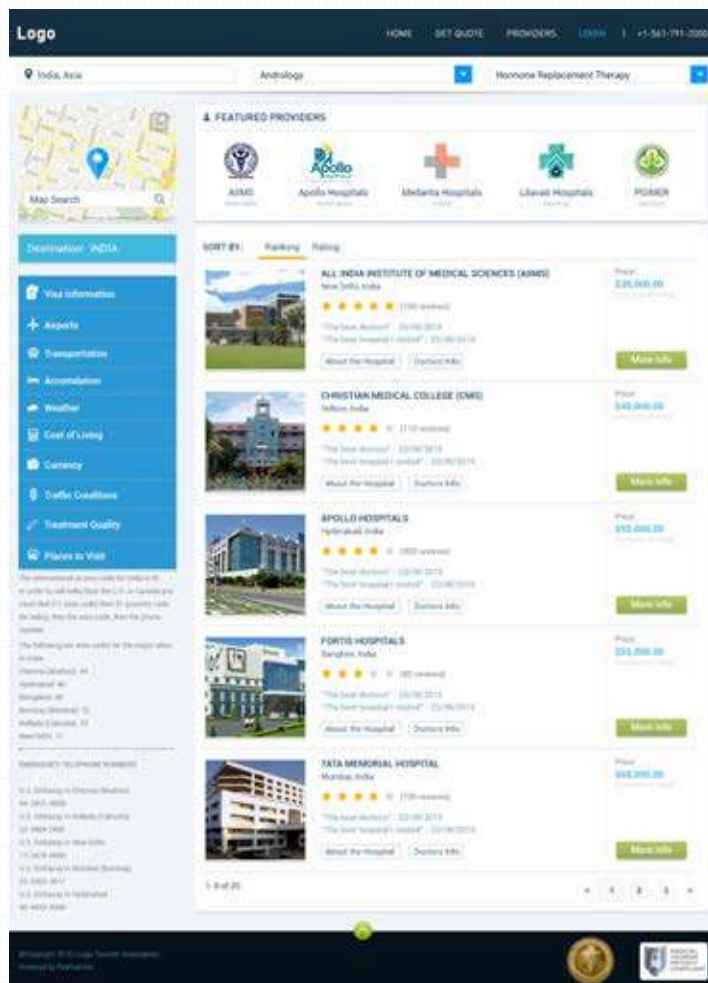

Project Brief:

Sanchan is a software development company who develops applications for web and mobile.

Website to search for best hospitals around the world related to the treatment. My role is to conceptualise, design the website and assist developer by providing style guide and css.

Project Brief:

VM Modular is a modular furniture manufacturing company. Want to develop a web application to create and view quotations and track orders placed by franchise.

The screenshot shows a web application interface for a furniture company. At the top, there is a navigation bar with the text "WELCOME JOHN JEEVAMRUTHAM | GALAXY HOME DECORS" and several icons. Below the navigation bar, there are tabs for "Quotation Management", "Order Management", "Franchise Management", "User Management", "Reports", and "Model Management". A search bar is present with the text "Search by name/mobile number" and a "Sort by Franchise" dropdown menu. The main content area displays a table with 10 rows of quotation data. The table has columns for S.No, Customer Name, Mobile, Franchise, No. of Quotations, Quotation Status, and Delete. The data is as follows:

S.No	Customer Name	Mobile	Franchise	No. of Quotations	Quotation Status	Delete
1	P. Sankar	888 8009 104	Patel Furnitures	02	Pending	
2	Ghaid Ahmed	735 6689 689	Four Hues	01	Cancelled	
3	Sudheer Reddy	998 9574 660	Anu Furnitures	01	Approved	
4	Kareem Shareef	977 7867 492	Legend Interiors	04	Pending	
5	Kirti Patel	988 573 9520	Shree Exotik Kitchen	08	Approved	
6	Y Karthik Reddy	888 8003 033	Platinum The Hardware	01	Approved	
7	K. Rohit	741 5777 700	UltraViv Interiors	01	Cancelled	
8	Nivin Thomas	988 5294 787	Jagannath Builders	03	Cancelled	
9	Siva Kiran	998 9574 660	Anu Furnitures	01	Pending	
10	Soman Rapola	810 6667 264	Paramount Marketing	01	Pending	

At the bottom of the table, there is a summary: "Total No of Quotations: 15 | Total No of Quotations: 15".