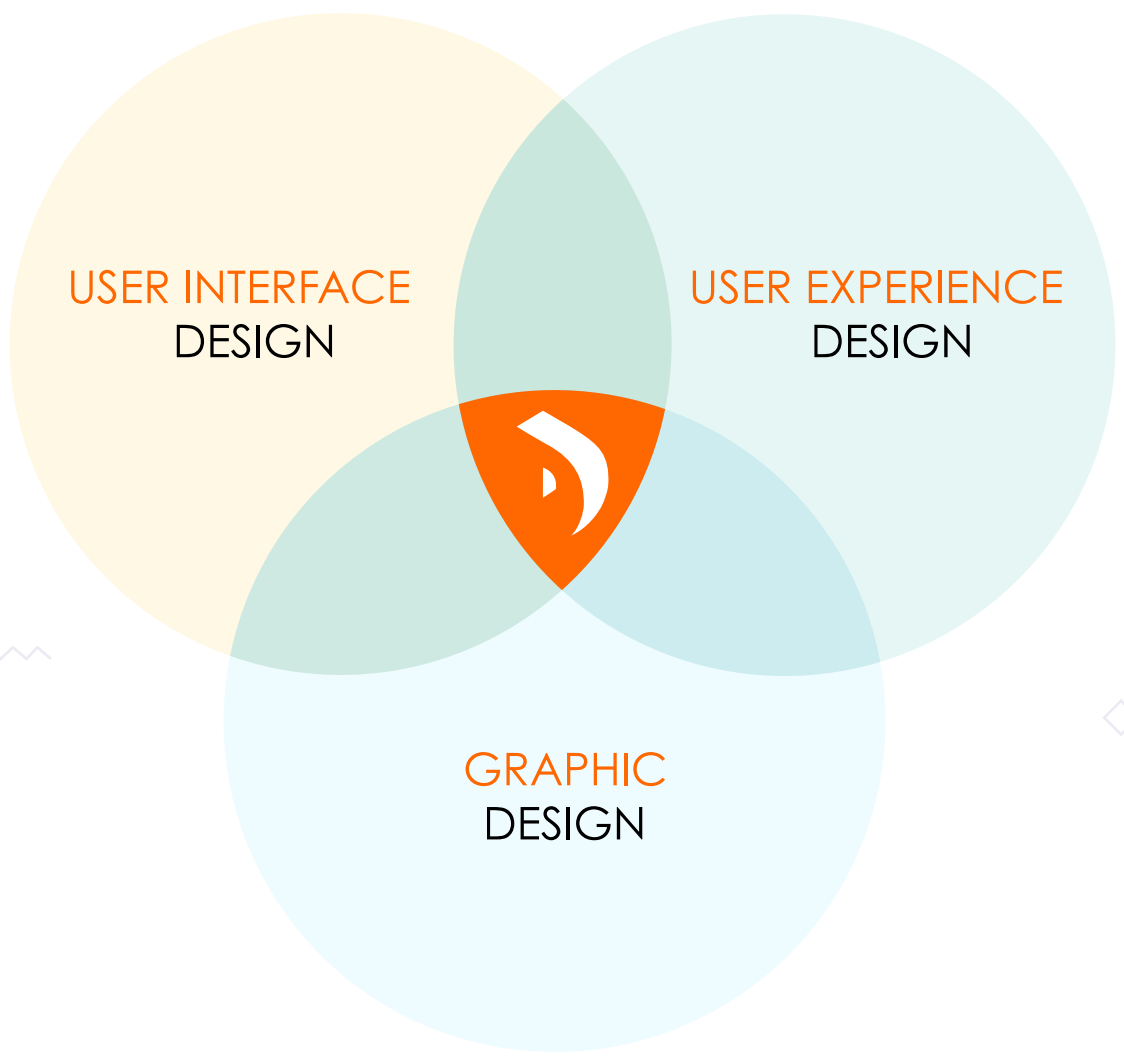

USER INTERFACE
DESIGN

USER EXPERIENCE
DESIGN

GRAPHIC
DESIGN

HYBRID DESIGNER