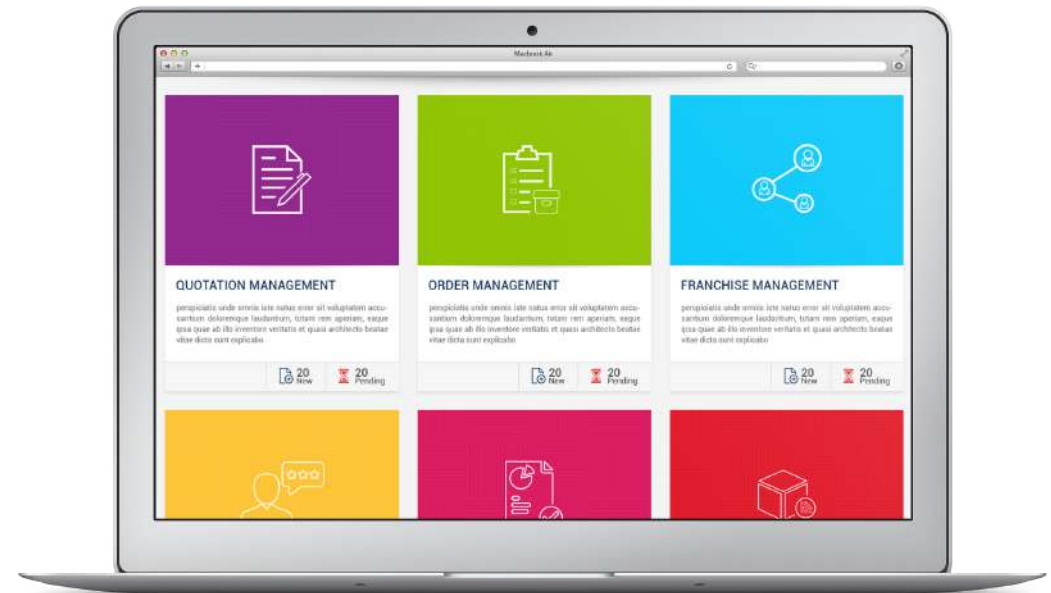

The screenshot shows a web application interface for a furniture company. At the top, there is a navigation bar with the text "WELCOME JOHN JEEVAMRUTHAM | GALAXY HOME DECORS" and several icons. Below the navigation bar, there are tabs for "Quotation Management", "Order Management", "Franchise Management", "User Management", "Reports", and "Model Management". A search bar is present with the text "Search by name/mobile number" and a "Sort by Franchise" dropdown menu. The main content area displays a table with 10 rows of quotation data. The table has columns for S.No, Customer Name, Mobile, Franchise, No. of Quotations, Quotation Status, and Delete. The data is as follows:

S.No	Customer Name	Mobile	Franchise	No. of Quotations	Quotation Status	Delete
1	P. Sankar	888 8009 104	Patel Furnitures	02	Pending	
2	Ghaid Ahmed	735 6689 689	Four Hues	01	Cancelled	
3	Sudheer Reddy	998 9574 660	Anu Furnitures	01	Approved	
4	Kareem Shareef	977 7867 492	Legend Interiors	04	Pending	
5	Kirti Patel	988 573 9520	Shree Exotik Kitchen	08	Approved	
6	Y Karthik Reddy	888 8003 033	Platinum The Hardware	01	Approved	
7	K. Rohit	741 5777 700	UltraViv Interiors	01	Cancelled	
8	Nivin Thomas	988 5294 787	Jagannath Builders	03	Cancelled	
9	Siva Kiran	998 9574 660	Anu Furnitures	01	Pending	
10	Soman Rapola	810 6667 264	Paramount Marketing	01	Pending	

At the bottom of the table, there is a summary: "Total No of Quotations: 15 | Total No of Quotations: 15".