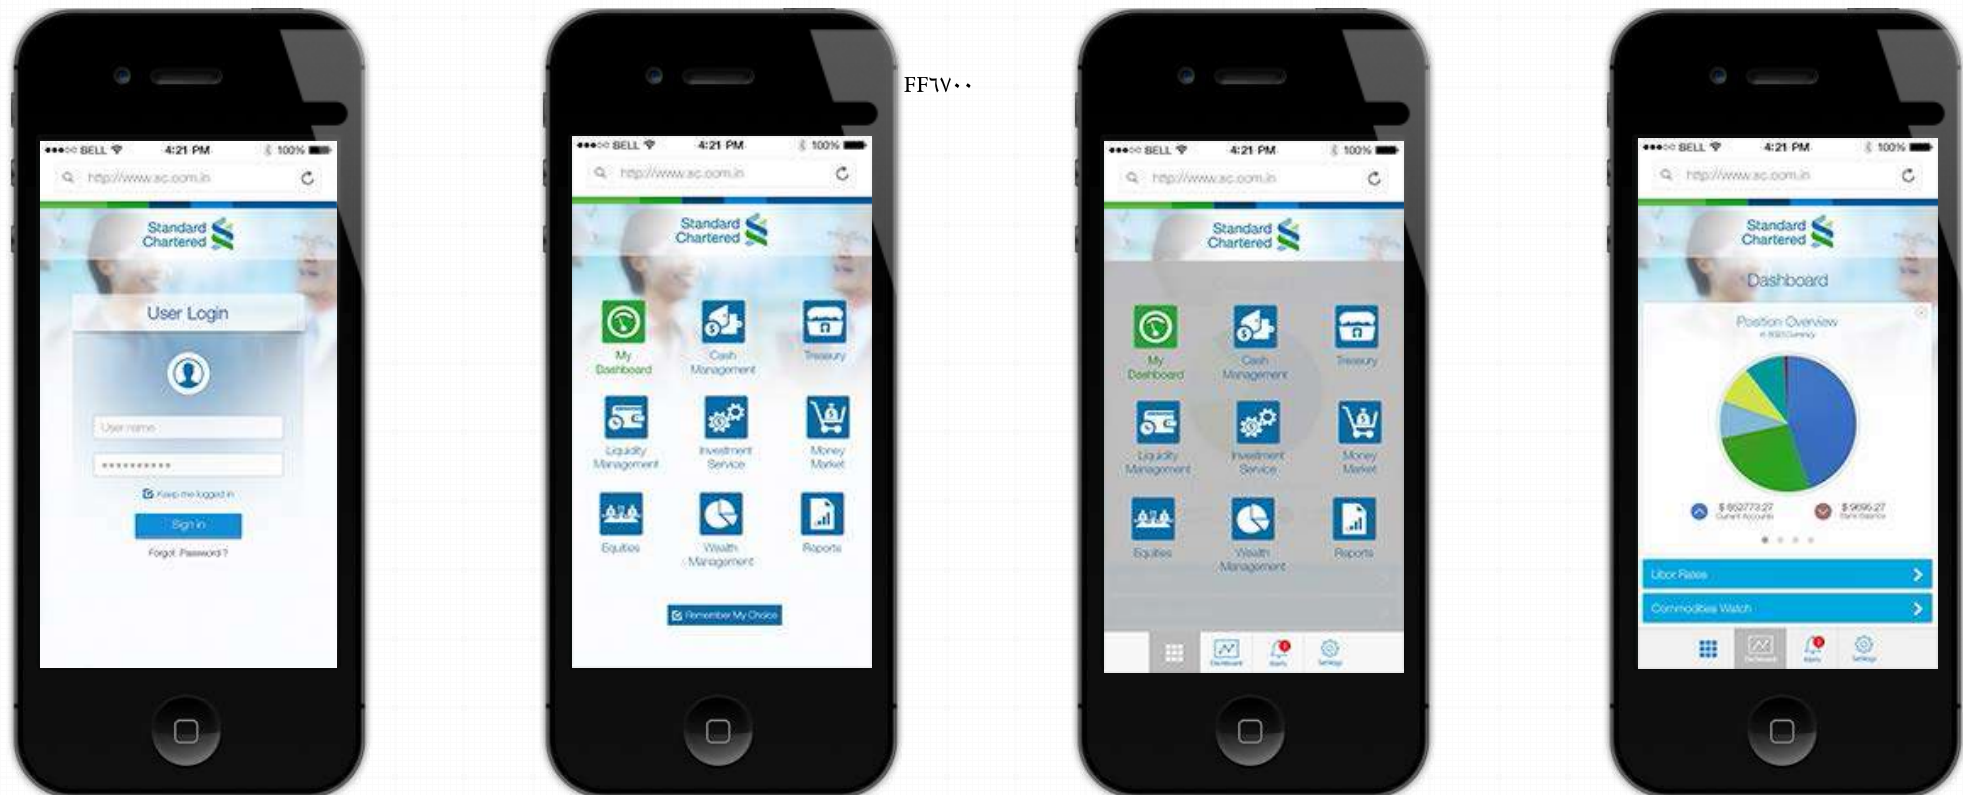

GRAPHIC
DESIGN

HYBRID DESIGNER

Project Brief:

UID (United International Diagnostics) is a sample collection center, whose goal is to reduce user efforts of travelling to diagnostic centers for giving samples and collect reports. The mobile application is for the sample collection boys, to locate, visit the user and collect samples/deliver reports.

For clickable

Prototype : https://invis.io/XFKLHTRKSV#/125459488_Home

Project Brief:

Cognizant wants to demonstrate the client, how the existing desktop application can be designed for mobile.

My role was to understand the requirements , conceptualize and design the screens as per the branding guidelines and provide the style guide for the developers.

Project Brief:

Mobile Cashpad Application to help small scale vendors (who supply things on credit basis) to register users, record transactions and track the

Project Brief:

Sanchan is a software development company who develops applications for web and mobile.

Project Brief:

VM Modular is a modular furniture manufacturing company. Want to develop a web application to create and view quotations and track orders placed by franchise.

The screenshot shows a web application interface for a furniture company. At the top, there is a navigation bar with the text "WELCOME JOHN JEEVAMRUTHAM | GALAXY HOME DECORS" and several icons. Below the navigation bar, there are tabs for "Quotation Management", "Order Management", "Franchise Management", "User Management", "Reports", and "Model Management". A search bar is present with the text "Search by name/mobile number" and a "Sort by Franchise" dropdown menu. The main content area displays a table with 10 rows of quotation data. The table has columns for S.No, Customer Name, Mobile, Franchise, No. of Quotations, Quotation Status, and Delete. The data is as follows: