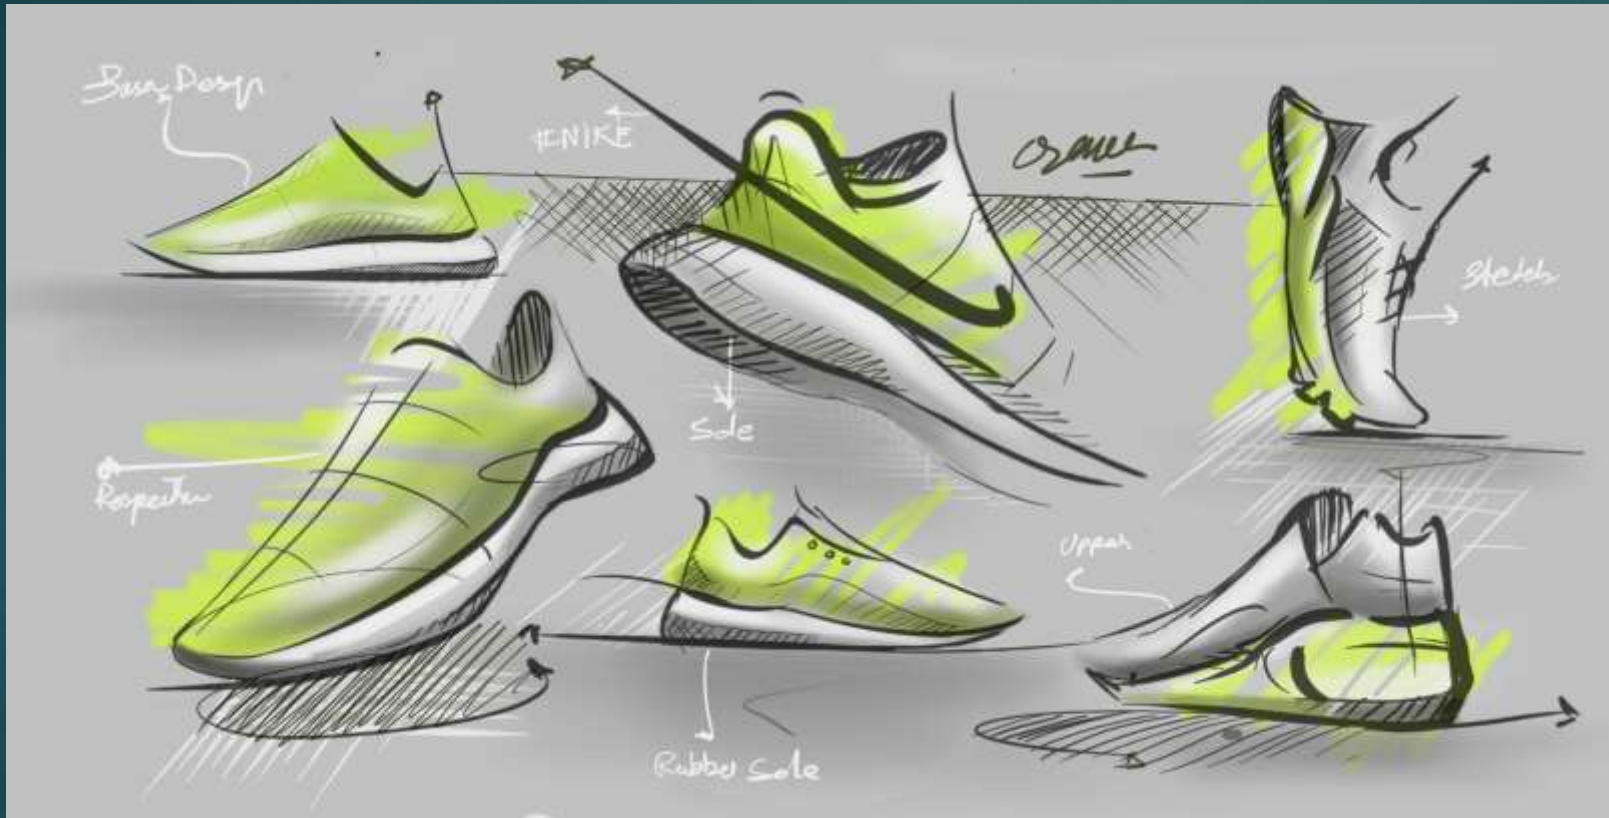

▶ Digital Rendering

► Digital Rendering

RETRO CAMERA
DESIGN
Client work

THE WOK FAISALABAD
Size: 20' / 40'

KFC
Fortress Stadium

SANTORINI PAINTING
Mall1, Lahore
2000 Sq.ft

LANDSCAPE AT TEA GARDEN,
Lahore.
1500 sqft