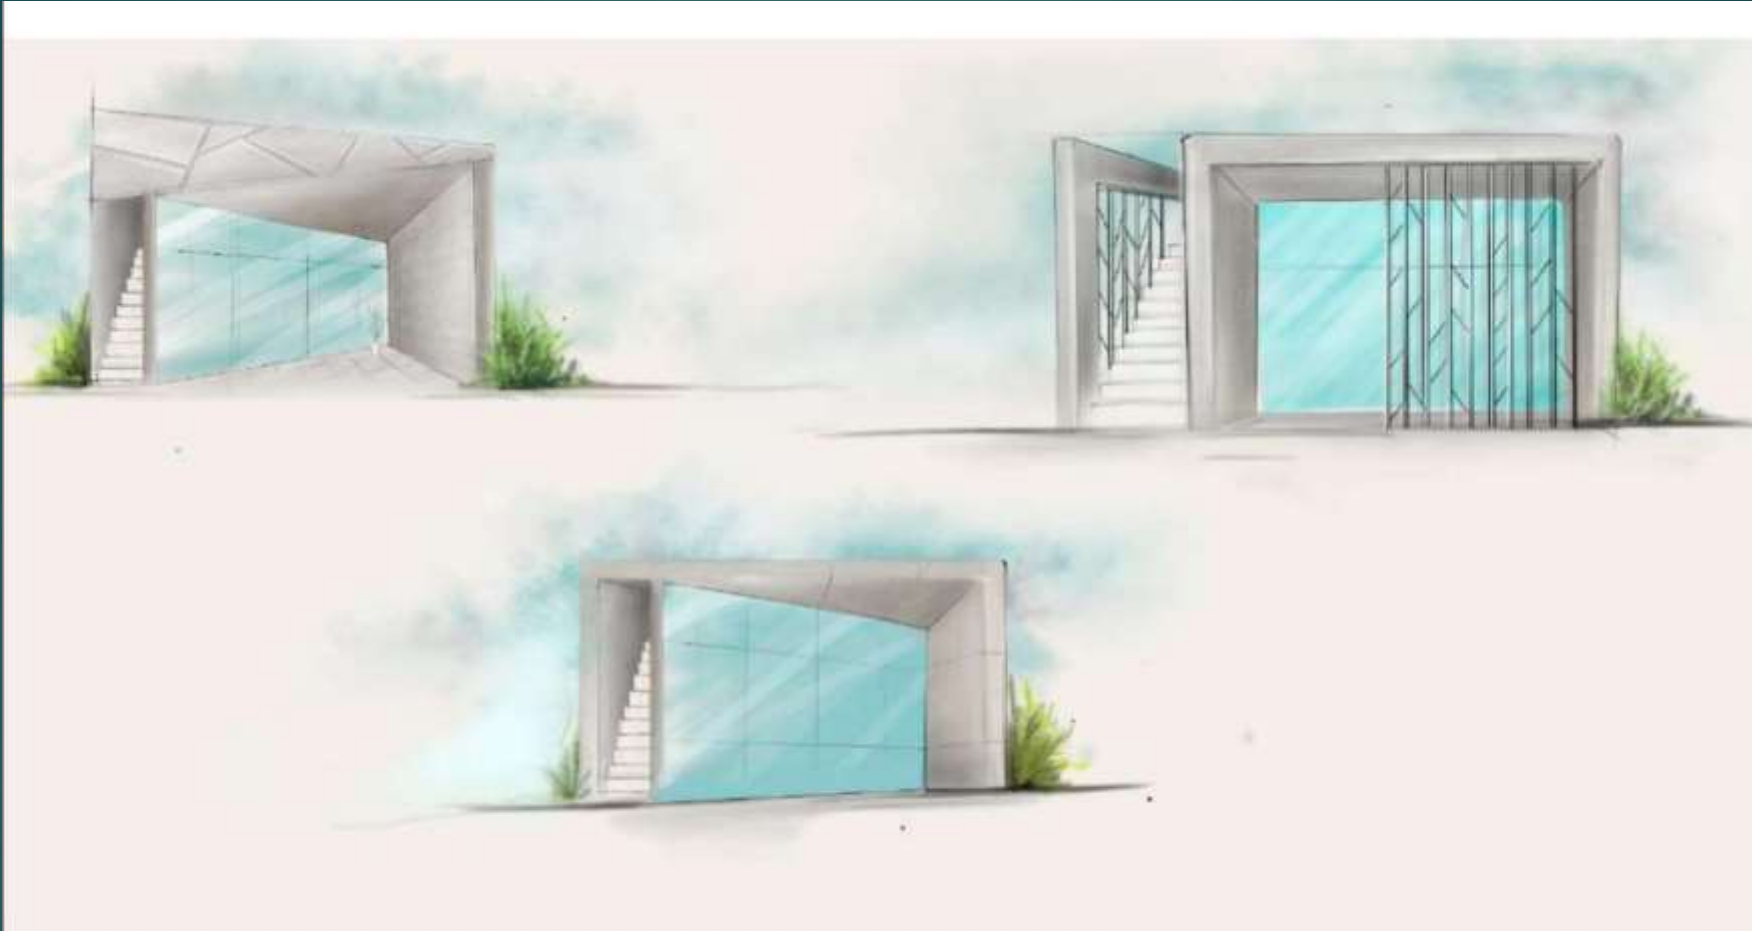

▶ Digital Rendering

► Digital Rendering

RETRO CAMERA
DESIGN
Client work

THE WOK FAISALABAD
Size: 20' / 40'

KFC
Fortress Stadium

SANTORINI PAINTING
Mall1, Lahore
2000 Sq.ft

LANDSCAPE AT TEA GARDEN,
Lahore.
1500 sqft

MURALS

MURAL at ATABAD LAKE,
HUNZA.

SWEETOOTH
MALL1, LAHORE

THALI RESTAURANT,
GUJRAT.

JUMP STREET CAFE,
Gujrat.

OH MY CHEESE ,
Cafe
Wapda Town, Lahore.

Ideation for Building Exterior
NEXTBRTIDGE LAHORE
(Under Construction)