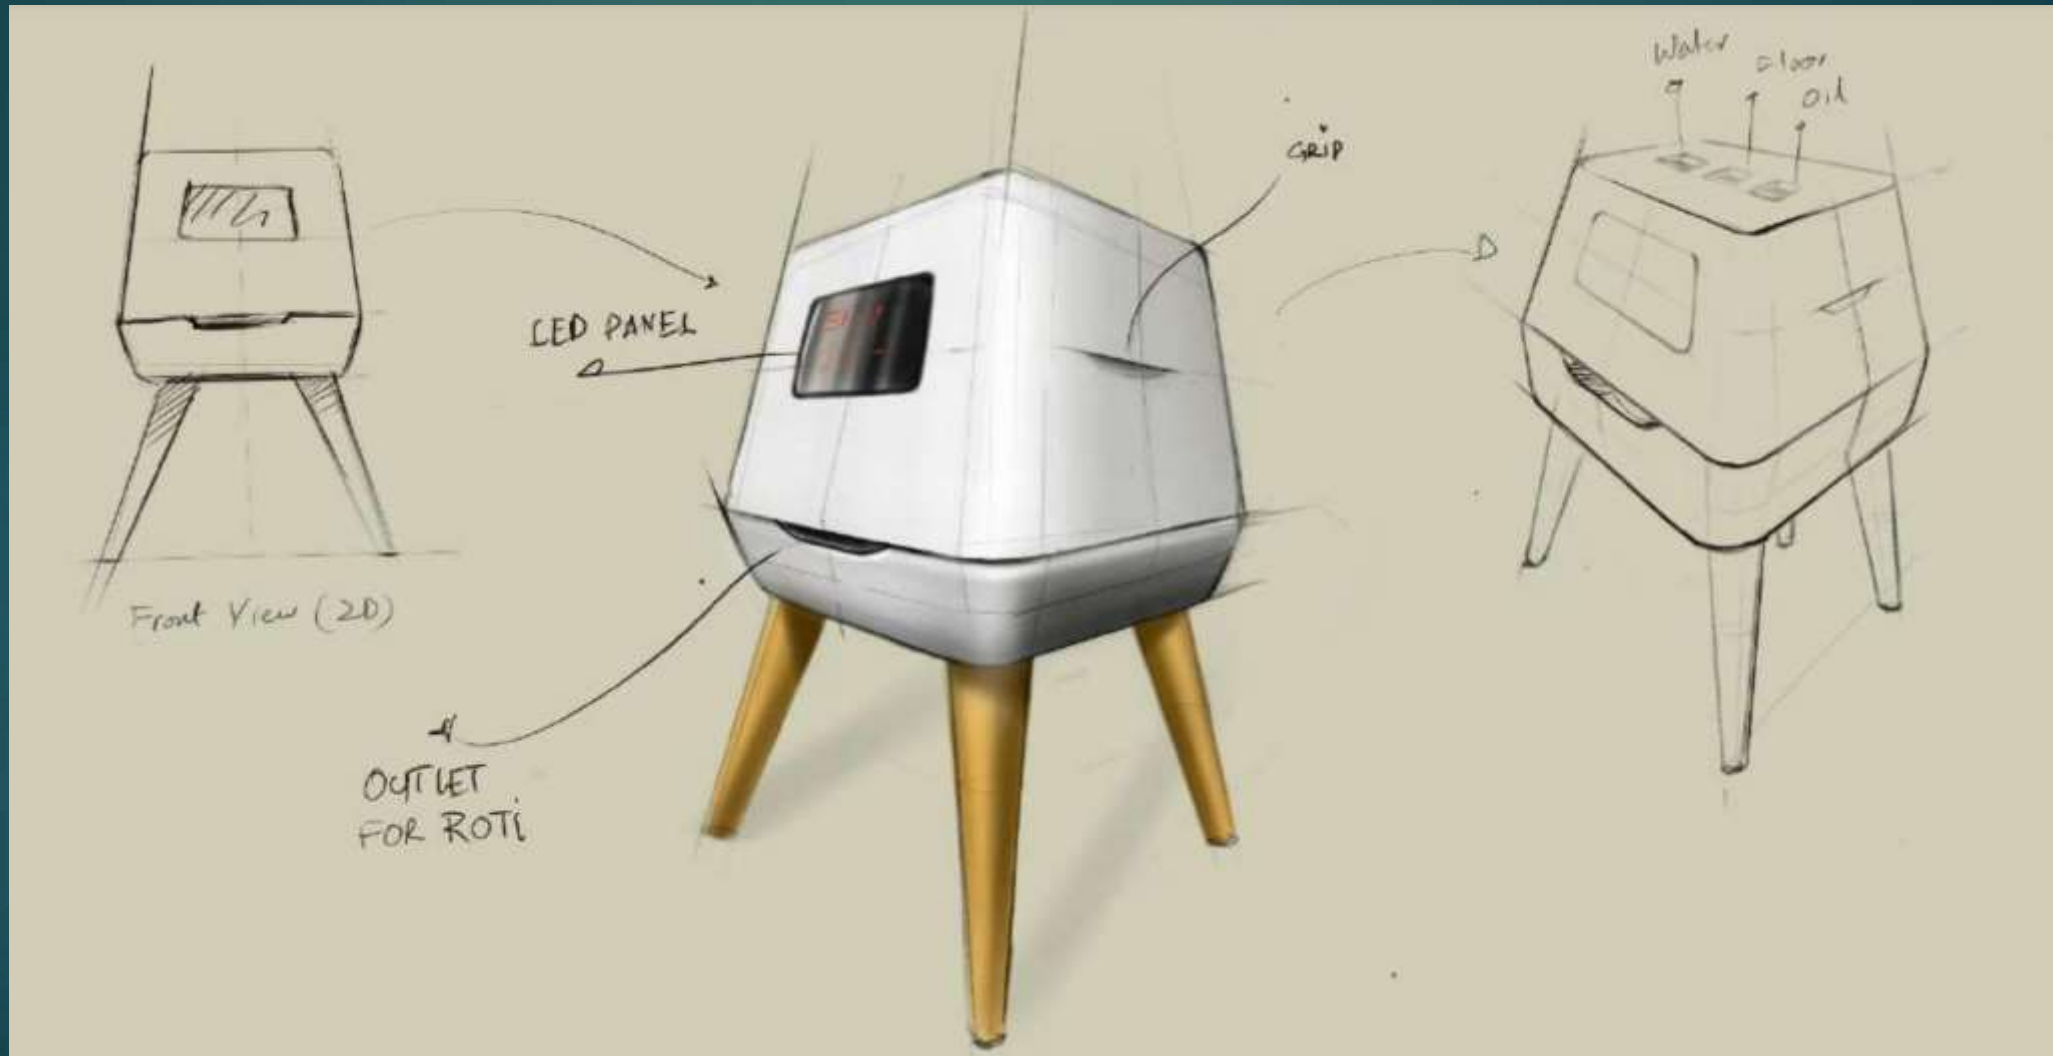

PORTFOLIO

- PRODUCT / INDUSTRIAL DESIGN
- INTERIOR DESIGN
- MURALS

Osama Ahmed

INDUSTRIAL DESIGNER / MURAL ARTIST

▶ Manual Sketching / Rendering

▶ Manual Sketching / Rendering

- Digital Rendering

► Digital Rendering

▶ Digital Rendering

► Digital Rendering

RETRO CAMERA
DESIGN
Client work

THE WOK FAISALABAD
Size: 20' / 40'

KFC
Fortress Stadium

SANTORINI PAINTING
Mall1, Lahore
2000 Sq.ft

LANDSCAPE AT TEA GARDEN,
Lahore.
1500 sqft